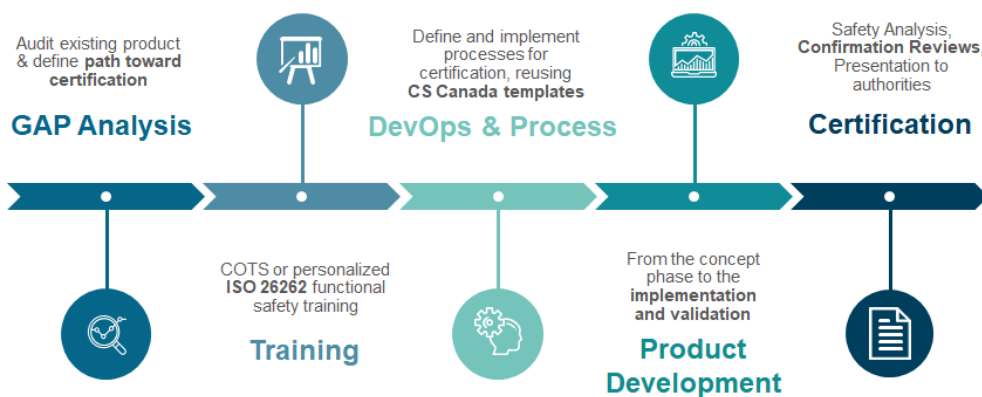

Customer Journey

Flexible business models to meet program requirements

- > On-site consultants and experts, or
- > Remote turnkey program delivery
  - -Management under Firm-Fixed Price
  - -Unit Price or Not-To-Exceed Pricing
  - -Time and Material

WHY CONSIDER CS ?

We have 20 years of experience with the highest and most demanding level of critical systems in the aerospace industry (DO-178C DAL A certification). For 7 years, we have been successfully leveraging our core safety critical expertise to the unique challenges of ADAS and autonomous driving. We are delivering the highest level of services to largest Automotive OEMs and system makers.